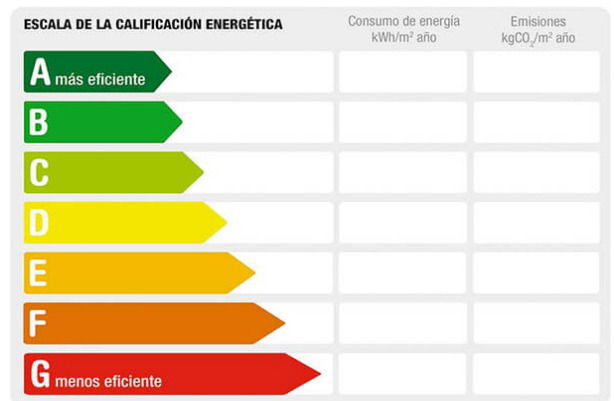

Sqm built: 100
Stays: 4

Living area: 94
Toilets: 1

Hot water: individual
Outward/Inward: outward